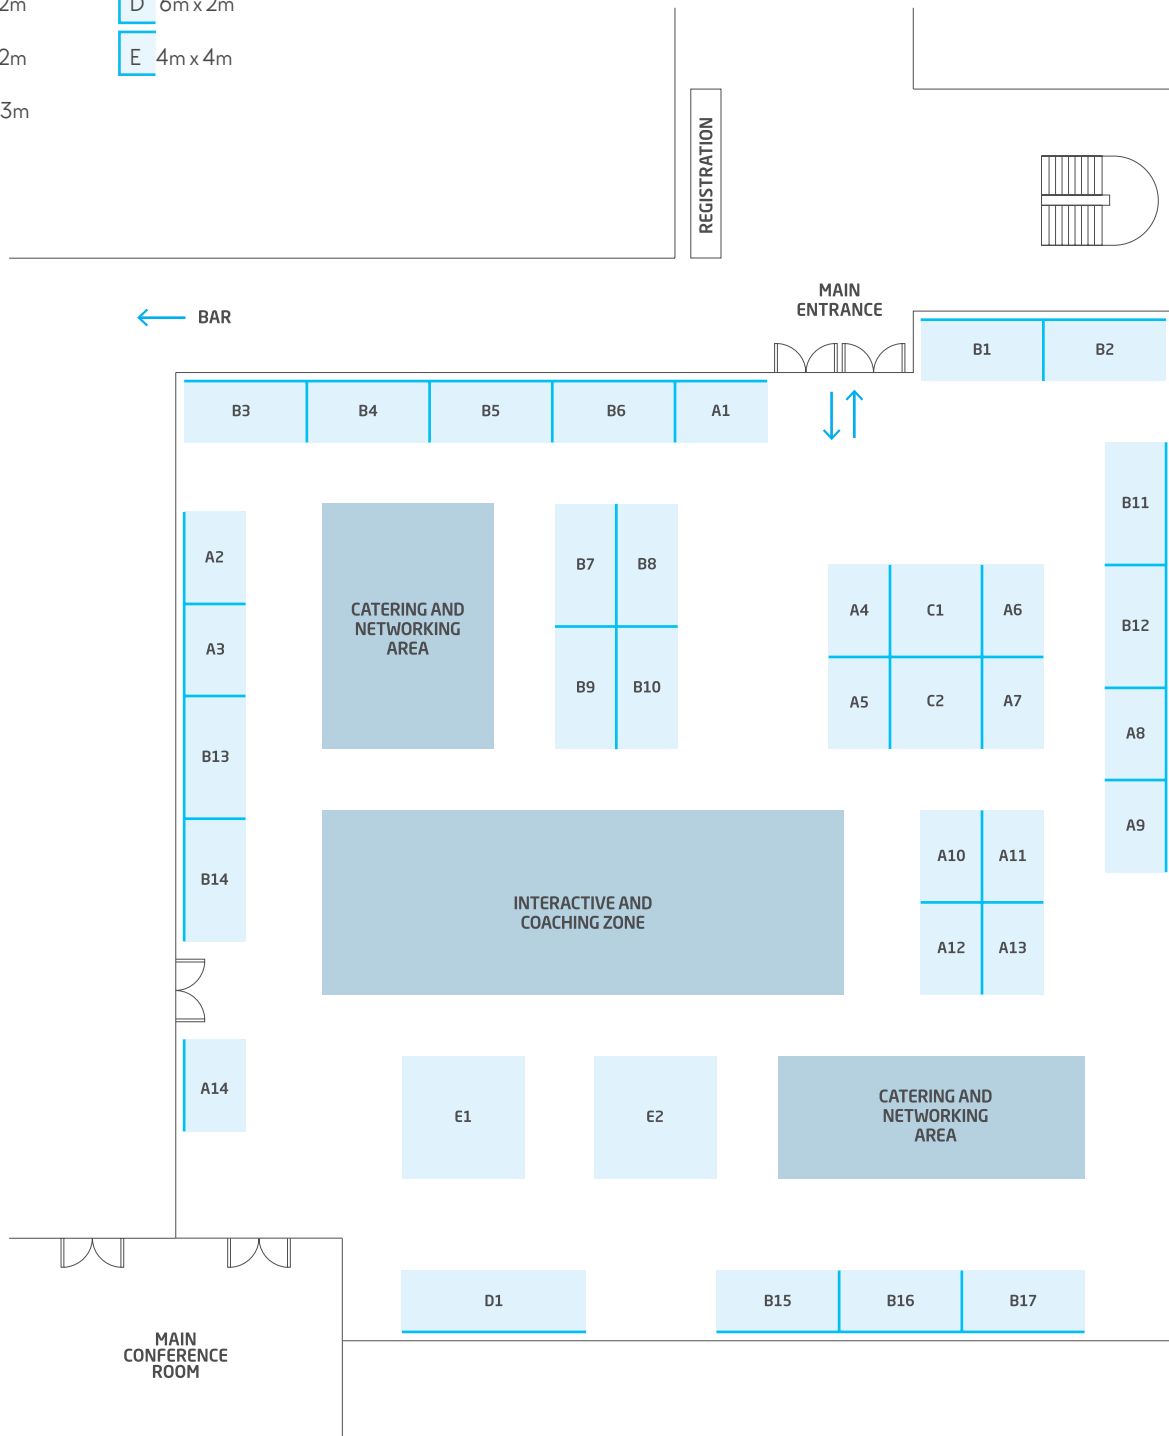

FLOORPLAN

18 April 2018
Ricoh Arena, Coventry

STAND SIZES

- A 3m x 2m
- B 4m x 2m
- C 3m x 3m
- D 6m x 2m
- E 4m x 4m

**BOOK YOUR
EXHIBITION STAND
TODAY**

Stands start from just £1950+VAT (3m x 2m) – to discuss exhibitor opportunities at Rugby Expo contact: